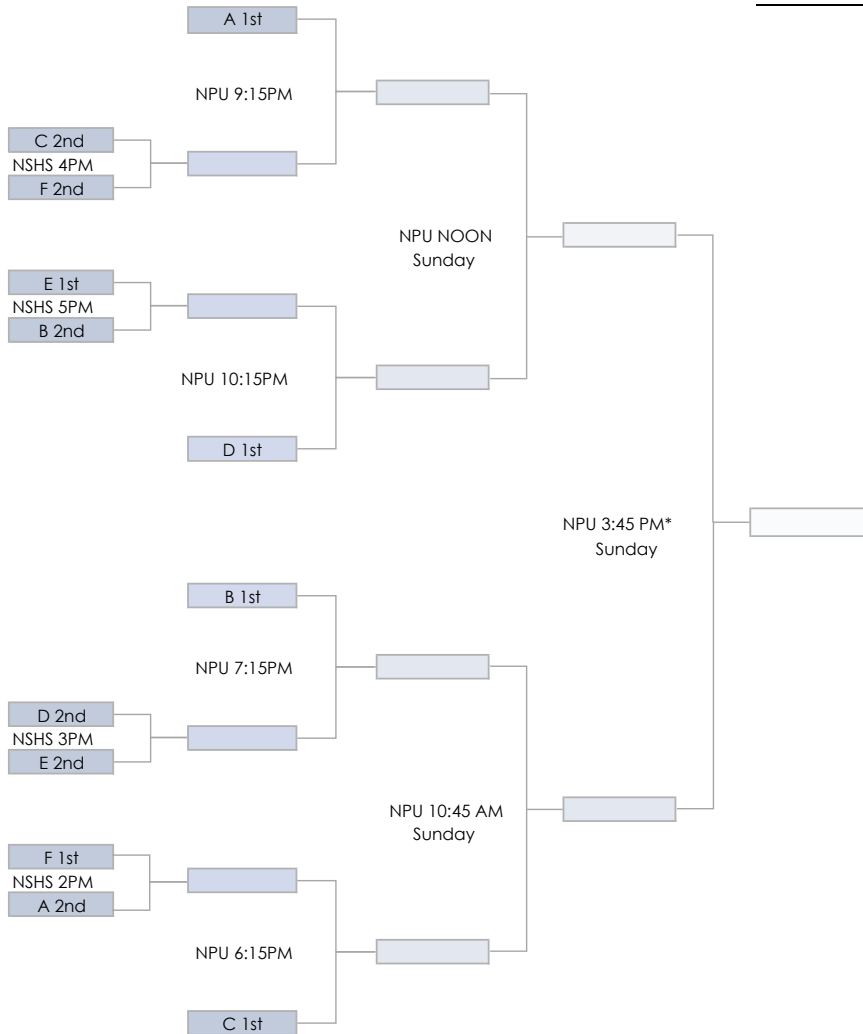

MEN'S GOLD DIVISION ELEVENTH ANNUAL AHEPA MARROW NATIONAL INVITATIONAL BASKETBALL TOURNAMENT

MEN'S GOLD DIVISION (1ST & 2ND PLACE OF EACH GROUP ADVANCE)

SATURDAY MARCH 9TH & SUNDAY MARCH 10TH 2019

The 1st & 2nd places teams of Group Play will be pre-assigned to play a 12 Team Single Elimination Tournament (teams will not play teams within the same group play unless they meet again in the Championship)
 *The AHEPA Marrow Committee reserves the right to change championship game times to accommodate out-of-town teams/players with flight obligations

2019 Ahepa Marrow Gold Champions!!!

NEIU = Northeastern Illinois University
 NPU = North Park University
 NSHS = Northside Prep High School
 Von St. = Von Stueben High School