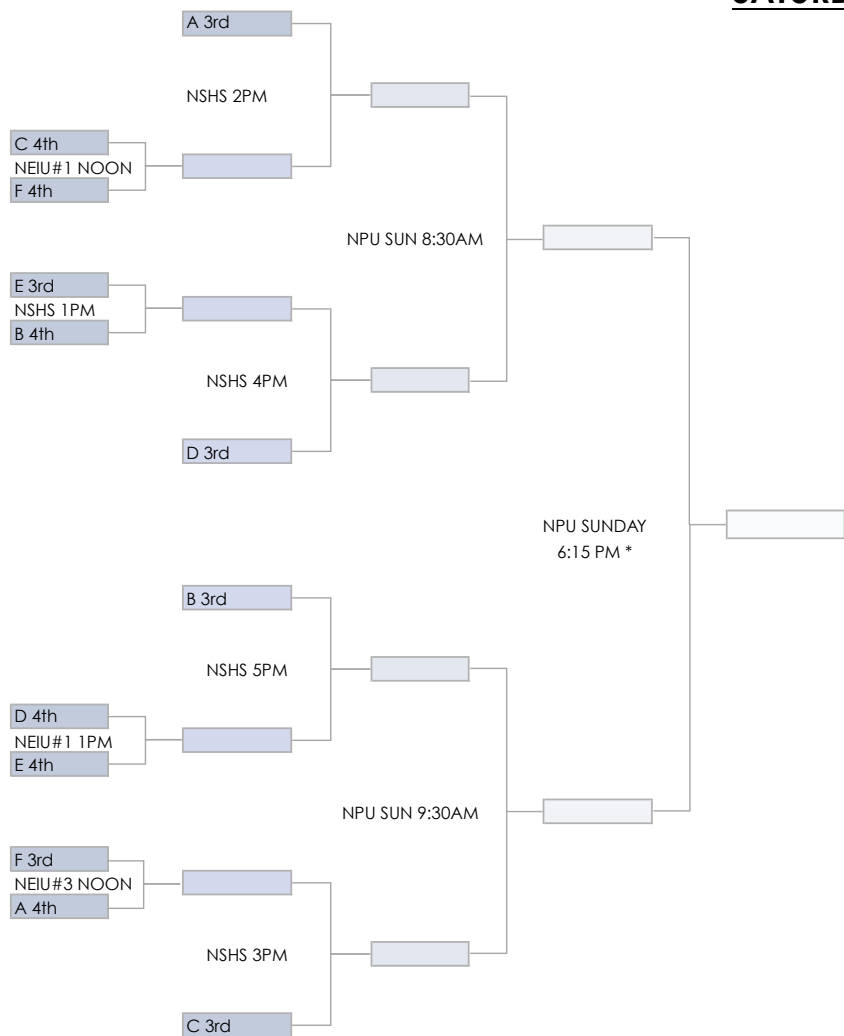

MEN'S SILVER DIVISION TENTH ANNUAL AHEPA MARROW NATIONAL INVITATIONAL BASKETBALL TOURNAMENT

MEN'S SILVER DIVISION (1ST & 2ND PLACE OF EACH GROUP ADVANCES)

SATURDAY MARCH 10TH & SUNDAY MARCH 11TH 2018

The 3rd & 4th place teams of Group Play will be pre-assigned to play a 12 Team Single Elimination Tournament (teams will not play teams within the same group play unless they meet again in the Championship)
 *The AHEPA Marrow Committee reserves the right to change championship game times to accommodate out-of-town teams/players with flight obligations

2018 Ahepa Marrow Silver Champions!!!

NEIU = Northeastern Illinois University
 NP = North Park University
 FVW = Fairview Junior High
 NSHS = Northside High School