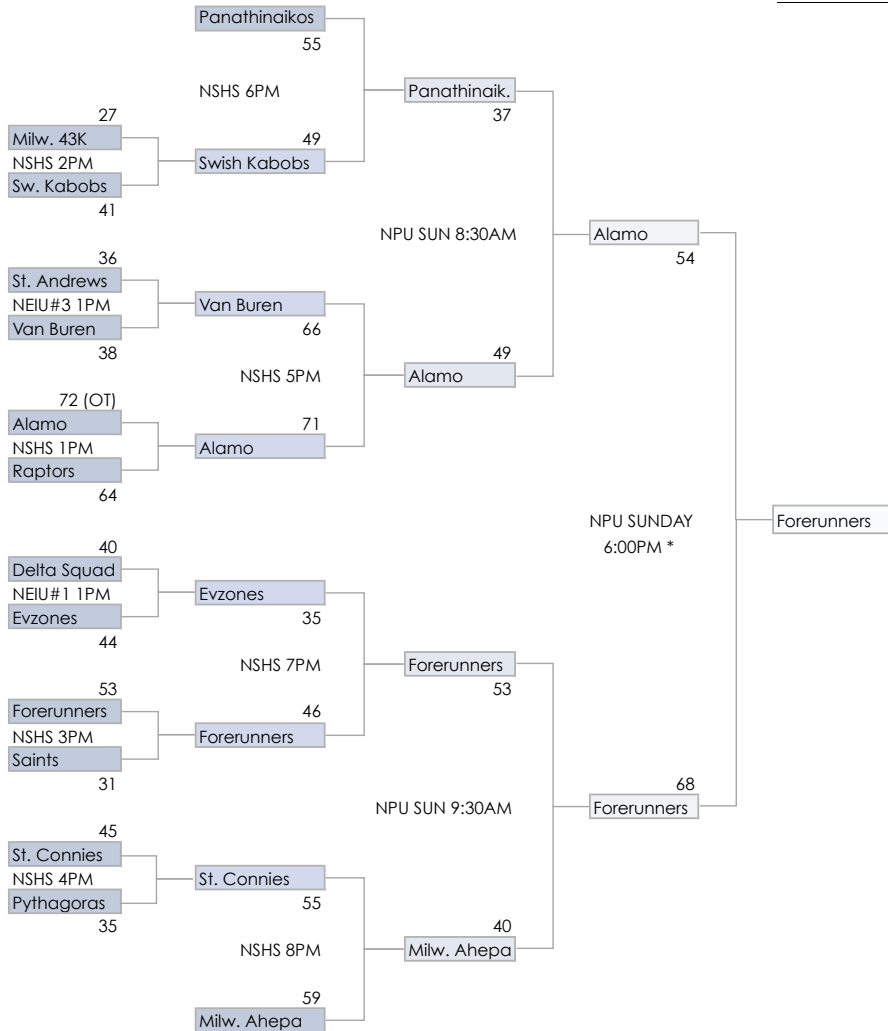

# MEN'S SILVER DIVISION

# EIGHTH ANNUAL AHEPA MARROW NATIONAL INVITATIONAL BASKETBALL TOURNAMENT

MEN'S SILVER DIVISION (3RD AND 4TH PLACE OF EACH GROUP ADVANCES)

**SATURDAY MARCH 12th AND SUNDAY MARCH 13th 2016**

The 3rd & 4th place teams of Group Play will be pre-assigned to play a 14 Team Single Elimination Tournament (teams will not play teams within the same group play unless they meet again in the Championship)  
 \*The AHEPA Marrow Committee reserves the right to change championship game times to accommodate out-of-town teams/players with flight obligations

**2016 Ahepa Marrow Silver Champions!!!**

NEIU = Northeastern Illinois University  
 NP = North Park University  
 FVW = Fairview Junior High  
 NSHS = Northside High School