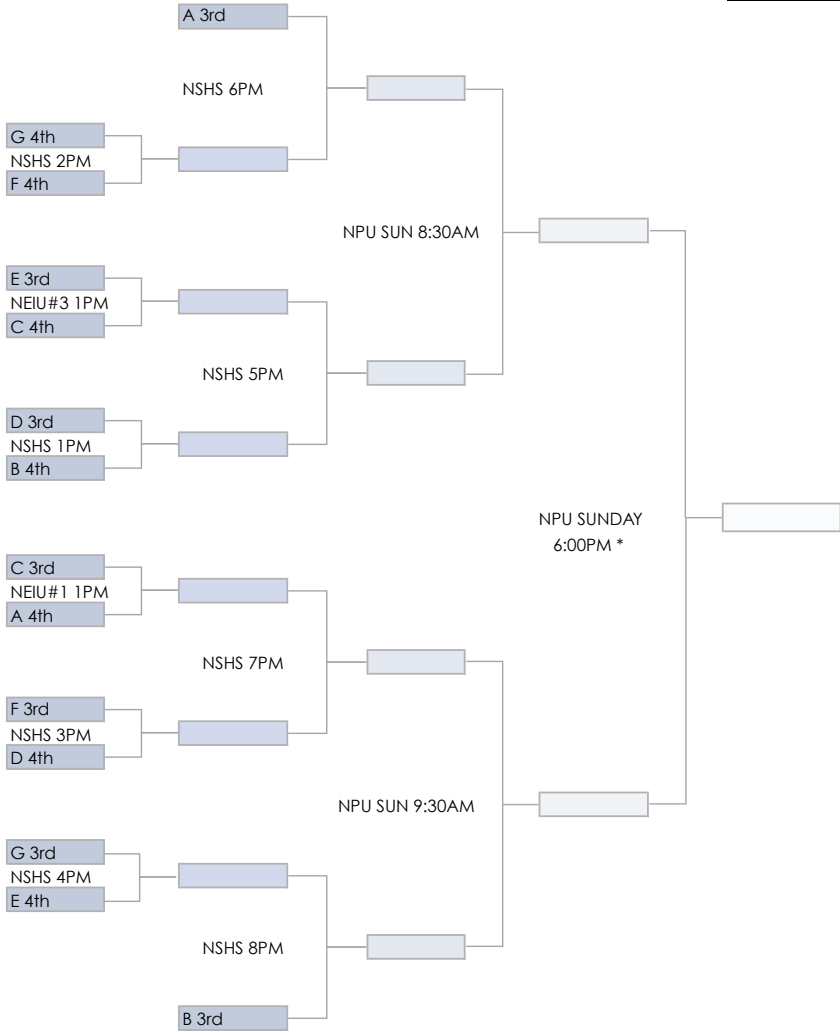

MEN'S SILVER DIVISION

EIGHTH ANNUAL AHEPA MARROW NATIONAL INVITATIONAL BASKETBALL TOURNAMENT

MEN'S SILVER DIVISION (3RD AND 4TH PLACE OF EACH GROUP ADVANCES)

SATURDAY MARCH 12th AND SUNDAY MARCH 13th 2016

The 3rd & 4th place teams of Group Play will be pre-assigned to play a 14 Team Single Elimination Tournament (teams will not play teams within the same group play unless they meet again in the Championship)
*The AHEPA Marrow Committee reserves the right to change championship game times to accommodate out-of-town teams/players with flight obligations

2016 Ahepa Marrow Silver Champions!!!

NEIU = Northeastern Illinois University
NP = North Park University
FVW = Fairview Junior High
NSHS = Northside High School