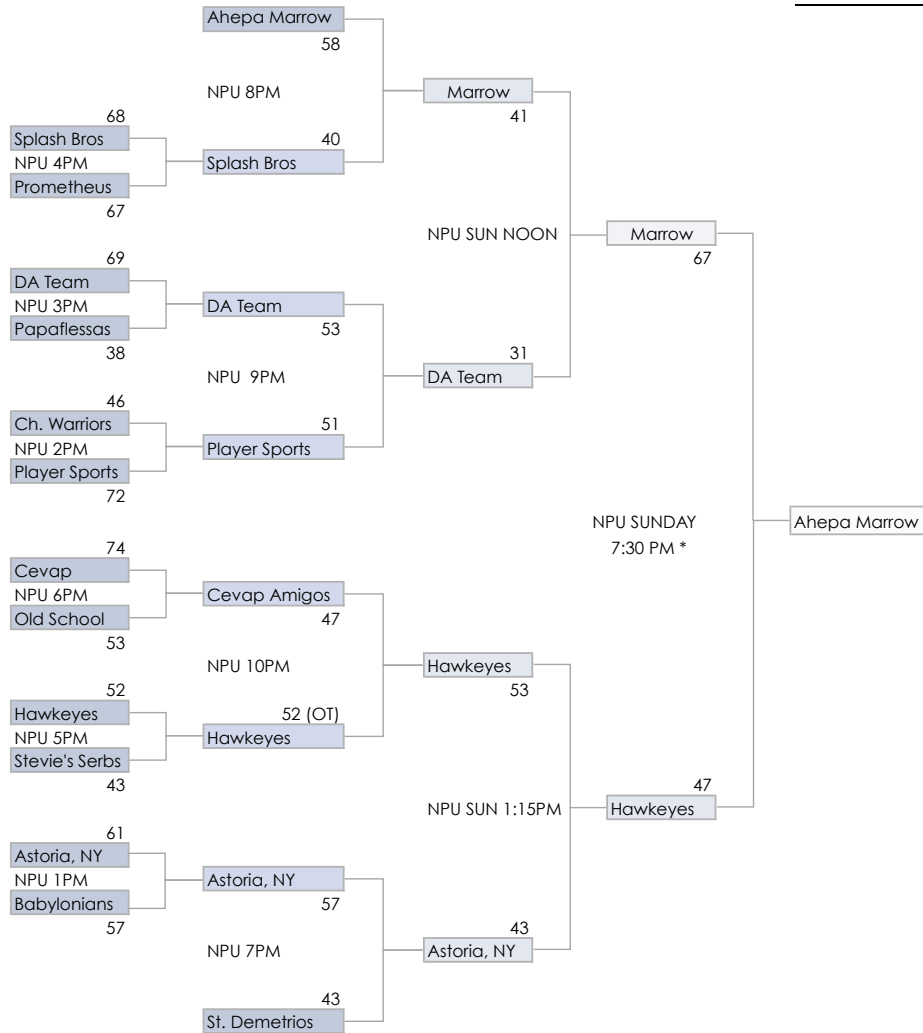

MEN'S GOLD DIVISION

EIGHTH ANNUAL AHEPA MARROW NATIONAL INVITATIONAL BASKETBALL TOURNAMENT MEN'S GOLD DIVISION (1ST AND 2ND PLACE OF EACH GROUP ADVANCES)

SATURDAY MARCH 12TH AND SUNDAY MARCH 13TH 2016

The 1st & 2nd places teams of Group Play will be pre-assigned to play a 14 Team Single Elimination Tournament (teams will not play teams within the same group play unless they meet again in the Championship)

*The AHEPA Marrow Committee reserves the right to change championship game times to accommodate out-of-town teams/players with flight obligations

2016 Ahepa Marrow Gold Champions!!!

NPU = North Park University
 FVW = Fairview Junior High
 NSHS = Northside High School
 NEIU = Northeastern Illinois University